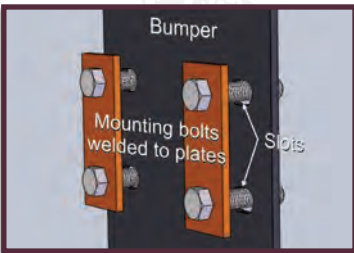

- Exclusive easy align design, floating mounting system
- Trouble-free alignment with factory mount points

JK STUBBY RECOVERY FRONT BUMPER

- Narrower design to accommodate larger tires and expanded tire travel requirements
- Easy no-drill installation with quick stud alignment. Attaches to factory bumper mounts
- Dual light receptacles maximize light distribution and are recessed for light protection
- Custom-welded shackle mounts with 1" clevis
- 3/16" steel plate design with 4" light openings for a custom look
- Accepts factory driving lights. (JK only)
- Bumpers wear durable, powder-coated finish
- Includes winch plate
- Protective grille guard