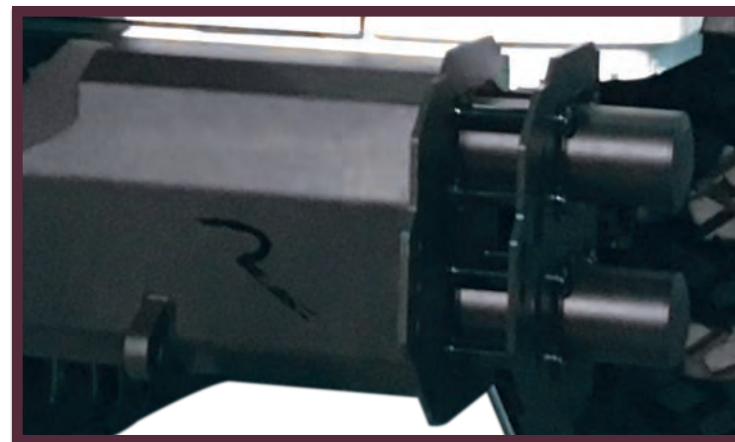

ALL NEW

Rampage™ extends the Rock Rage bumper series with a new winch-ready front bumper for the JK and JKU. Designed with hard lines and raised angled ends for better articulation and superior off-road clearance. The Rock Rage is a great looking trail-ready upgrade to factory bumpers.

Features:

- Fabricated from durable 3/16" steel with a black textured powder-coat finish
- Integrated winch plate, round bull bar and reinforced
- ID-ring shackle mounts
- Mounting tabs for auxiliary lights and 4" receptacles that allows installation of OE style fog lights
- Available for 2007-2018 Jeep JK & JKU
- Backed by a three year limited warranty

Rock Rage JK Bumper				
Year	Make	Model	SubDetail	Part #
07-18	Jeep	Wrangler JK	2 Dr & 4 Dr	99306

LED Light Bar Included

Center Bull Bar
Part #9950909

Side Extensions
Part #9950910

(Shown with optional add-ons, Center Bull Bar & Side Extensions)

Customize the look and functionality of your bumpers for any purpose. Exclusive TrailRam features makes this bumper optimal for high travel suspensions & tight approach angles.

Features:

- Integrated single-row 20W LED light bar Included
- Centerpiece Stubby with 3" steel cap welded ends
- Manufactured in America from 3/16" steel
- Factory mounting points for easy installation
- Black texture powder-coated finish

Optional Add-ons:

- Five year limited warranty
- Side extensions (sold in pairs)
  - Bolt on in minutes, offering superior fender protection
- Center bull bar
- Winch plate
  - accommodates up to a 15k lb. winch

TrailRam Modular™ Front Bumper for JK