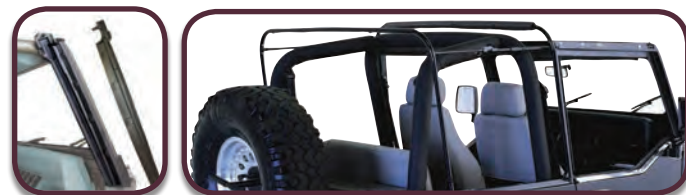

YJ REPLACEMENT SOFT TOP HARDWARE