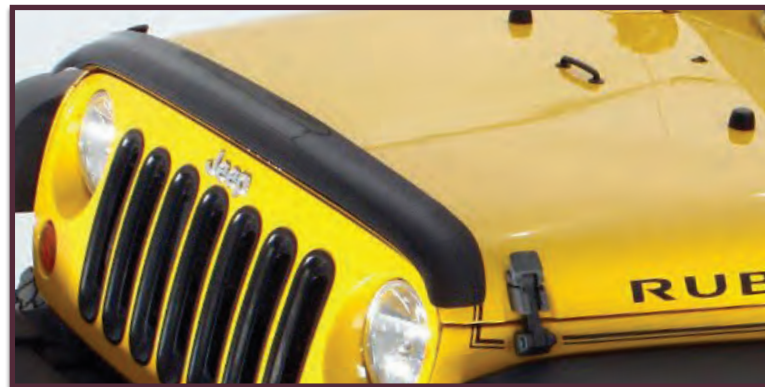

HOOD PROTECTORS - AEROSKIN™

AEROSKIN™

- Contours and flush mounts for skin-tight fit to the hood
- Unmatched protection for the hood
- Sleek, stylish - aerodynamic appearance
- Lowest profile on the market
- Virtually indestructible
- Custom-molded, sleek design follows body lines
- Car-wash-safe
- Easy, no-drill installation
- Limited Lifetime Warranty
- Proudly made in the USA

Hood Protectors - Aeroskin™

Year	Model	Description	Part #
87-06	Wrangler YJ & TJ	Chrome	885991
07-18	Wrangler JK	Chrome	885960
07-18	Wrangler JK	Textured Black	785960
07-18	Wrangler JK	Matte Black	745960
87-06	Wrangler YJ & TJ	Acrylic	445991
07-18	Wrangler JK	Acrylic	445960

HOOD PROTECTORS - BUGFLECTOR II™

BUGFLECTOR II™

- Wrap-around design
- Provides maximum hood, fender, and windshield protection
- Sleek aerodynamic appearance
- Custom-molded, rugged, durable acrylic
- Easy no-drill installation
- Limited Lifetime Warranty
- Proudly made in the USA

Hood Protectors - Bugflector II™

Year	Model	Description	Part #
07-18	Wrangler JK	Bugflector II	2923
87-06	Wrangler YJ & TJ	Bugflector II	2922

Part #2923

LOCKING HOOD CATCHES

- Replace and upgrade old hood catches
- Reduces hood flutter
- Operates in locked or unlocked position
- Installs to factory mounting holes
- Black powder coat over stainless steel
- Sleek contoured look to compliment hood

Locking Hood Catches

Year	Model	Description	UOM	Part #
07-18	Wrangler JK (All)	Locking Hood Catch, Black	PR	76336

AIR SCOOPS

- Increase heater and air conditioner efficiency and improve airflow through your vents
- Available in dark smoke acrylic or chrome plastic; no-drill installation

Air Scoop

Year	Model	Description	Part #
86-95 / 96-06	Wrangler YJ & TJ	Chrome	5505
86-95 / 98-06	Wrangler YJ & TJ	Smoke	5305