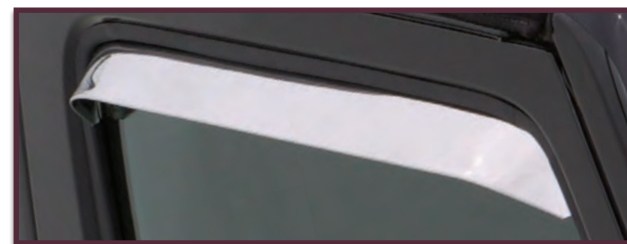

- Lets fresh air in and keeps rain out (rain guard)
- Angled profile - in-channel mounting
- Jeep JK features a no-drill installation
- Car-wash safe
- Proudly made in the USA
- Backed by a Limited Lifetime Warranty