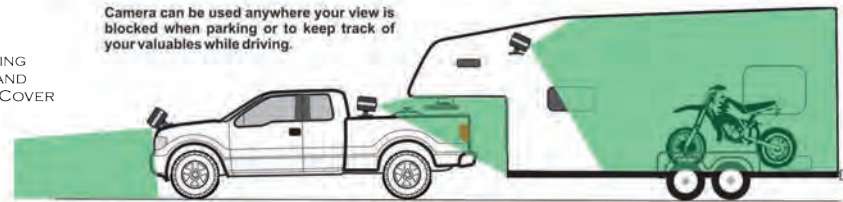

- Portable camera creates WiFi hotspot and uses your Android or iOS smartphone as the monitor
- Camera's magnetic base can be positioned anywhere there's metal
- Great for backing up with a trailer, assisting with rock crawling, or parking in tight spots
- Internal lithium battery lasts 8 hours per charge
- Camera supports video and screen shots
- Includes stand for phone on dashboard

TRAIL CAN - STORAGE BOX OR UTILITY TOOL BOX (PATENT PENDING)

NEW TRAIL CAN COLORS

Rampage™ adds two new colors to their popular Trail Cans. The clever toolbox disguised as a traditional 5 gallon Gerry® Can is now available in olive green, black or original red. The Trail Can utility tool box provides additional storage for tools and other utility items in a durable, lockable steel container. The hinged top lid and full front hinged-door allow for easy access and full-function storage drawers.

- Heavy duty steel construction with durable powder coat finish
- Lift out tool/tote tray, two removable drawers and screw driver storage slots
- Locking lid to secure contents
- Includes non-slip, soft-grip liners
- Fits 5 gallon Gerry® can mounts
- Dimensions 18" H x 13" W x 6" D