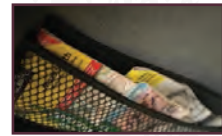

ZIPPER STORAGE POCKETS