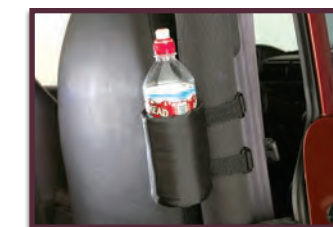

Part #769501

OFF-ROAD ORGANIZER

- Custom design fits perfectly into Jeep glove boxes & center consoles
- 4 fold design holds owner's manual, maps & small tools
- Clear vinyl pocket for vehicle registration and insurance card
- Organize all paperwork