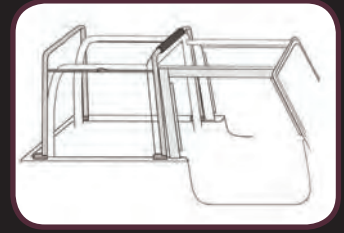

WINDSHIELD CHANNEL AND FACTORY SOFT TOP HARDWARE SOLD SEPARATELY

11 GRAY 15 BLACK DENIM 17 SPICE

Jeep Soft Cab Top

Year	Model	Product Description	UOM	Part #
87-91	Wrangler YJ	Cab Top, Black Denim, For Soft Top Vehicles Only, (Half Door Only) (Includes Tonneau Cover)	EA	992015
92-95	Wrangler YJ	Cab Top, Gray Denim, For Soft Top Vehicles Only (Half Door Only) (Includes Tonneau Cover)	EA	993011
92-95	Wrangler YJ	Cab Top, Black Denim, For Soft Top Vehicles Only (Half Door Only) (Includes Tonneau Cover)	EA	993015
92-95	Wrangler YJ	Cab Top, Spice Denim, For Soft Top Vehicles Only (Half Door Only) (Includes Tonneau Cover)	EA	993017
97-02	Wrangler TJ	Cab Top, Black Denim, For Soft Top Vehicles only (Includes Tonneau Cover)	EA	994015
97-02	Wrangler TJ	Cab Top, Spice Denim, For Soft Top Vehicles only (Includes Tonneau Cover)	EA	994017
97-06	Wrangler TJ	Required for Installation - Windshield Channel Header (No Drill)	EA	901004
76-95	CJ / Wrangler YJ	Required for Installation - Windshield Channel, Black	EA	901001
87-95	Wrangler YJ	Required for Installation - Soft Top Replacement Hardware, (includes Adjustable Spreader Bar)	KIT	69999
87-06	Wrangler YJ & TJ	Required for Installation - Tailgate Tonneau Bar Kit, Black	EA	77015