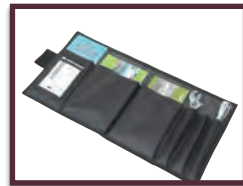

Includes a Free Off-Road Organizer