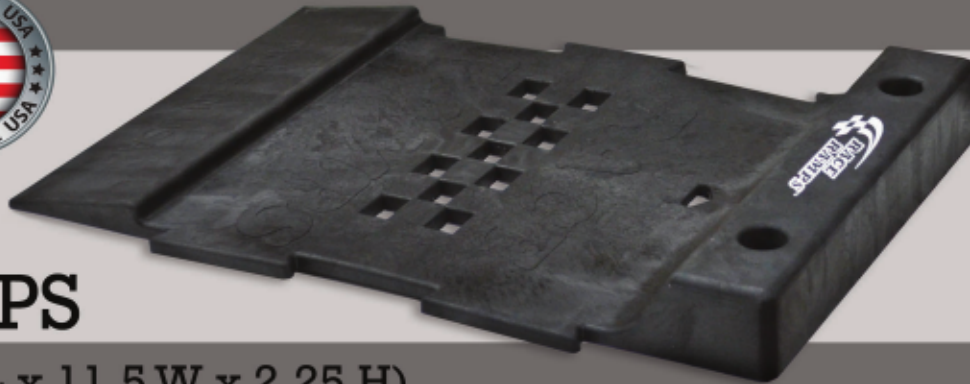

# GET A FREE Race Ramps® Pro-Stop

**RR-PS**

(17.5 L x 11.5 W x 2.25 H)

- No cheap plastic here: The Pro-Stop is made from recycled semi-truck tires and grips like a tire to your floor.
- The Pro-Stop holds its place even on the smoothest floors, including Swisstrax and other plastic flooring.
- Easily link two or more Pro-Stops together to make a solid stop as wide as you'd like.
- Pre-drilled holes at the front of the Pro-Stop give you the option of permanently mounting it to the floor in your garage or trailer.