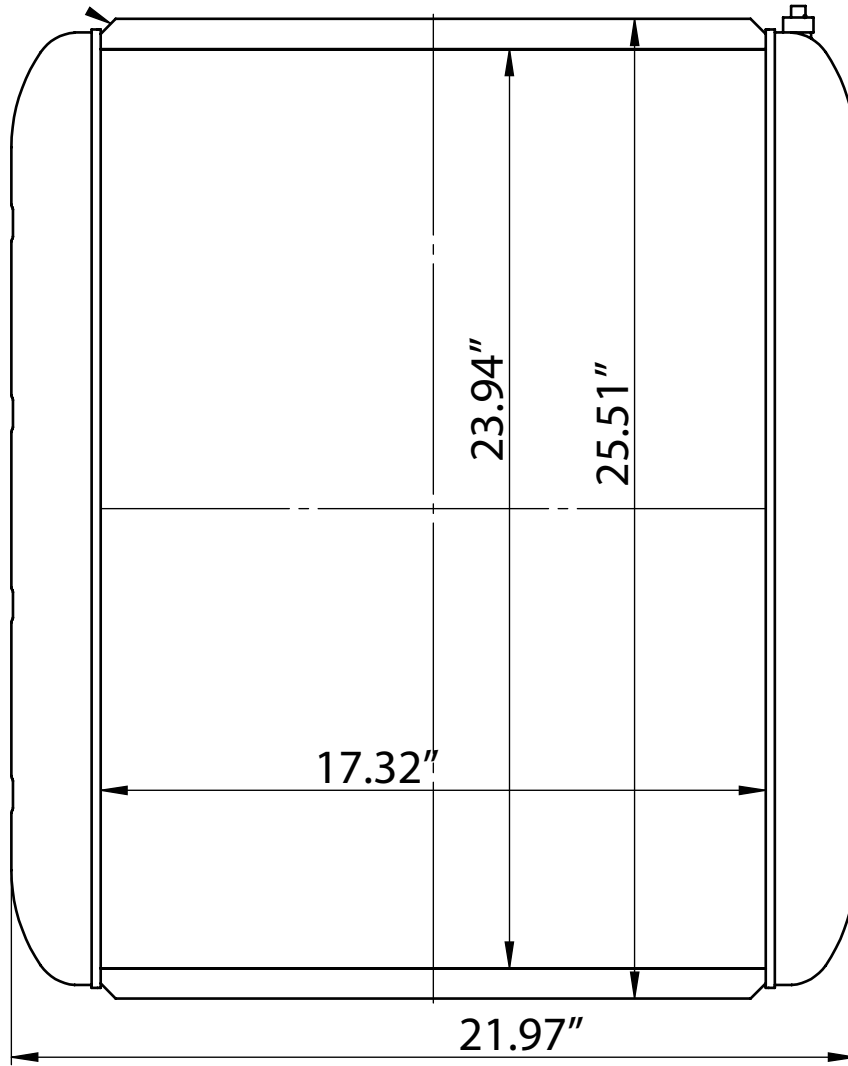

1 / 4 " NPT

*Northern*  
**RADIATOR**

209683B ~ 25 1/2" x 22"