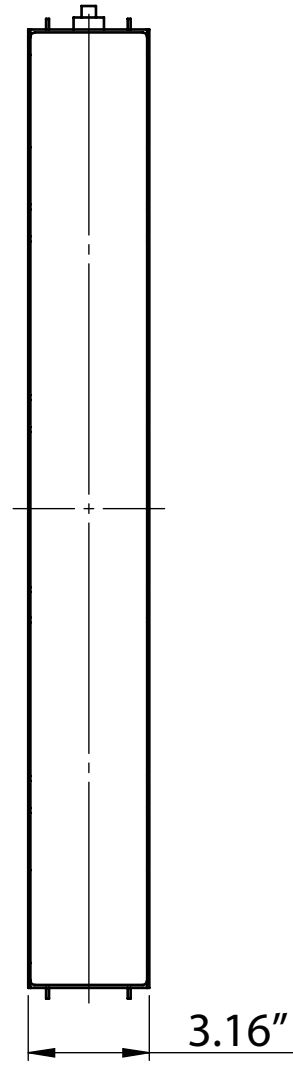

1 / 4 " NPT

*Northern*  
**RADIATOR**

209683B ~ 25 1/2" x 22"